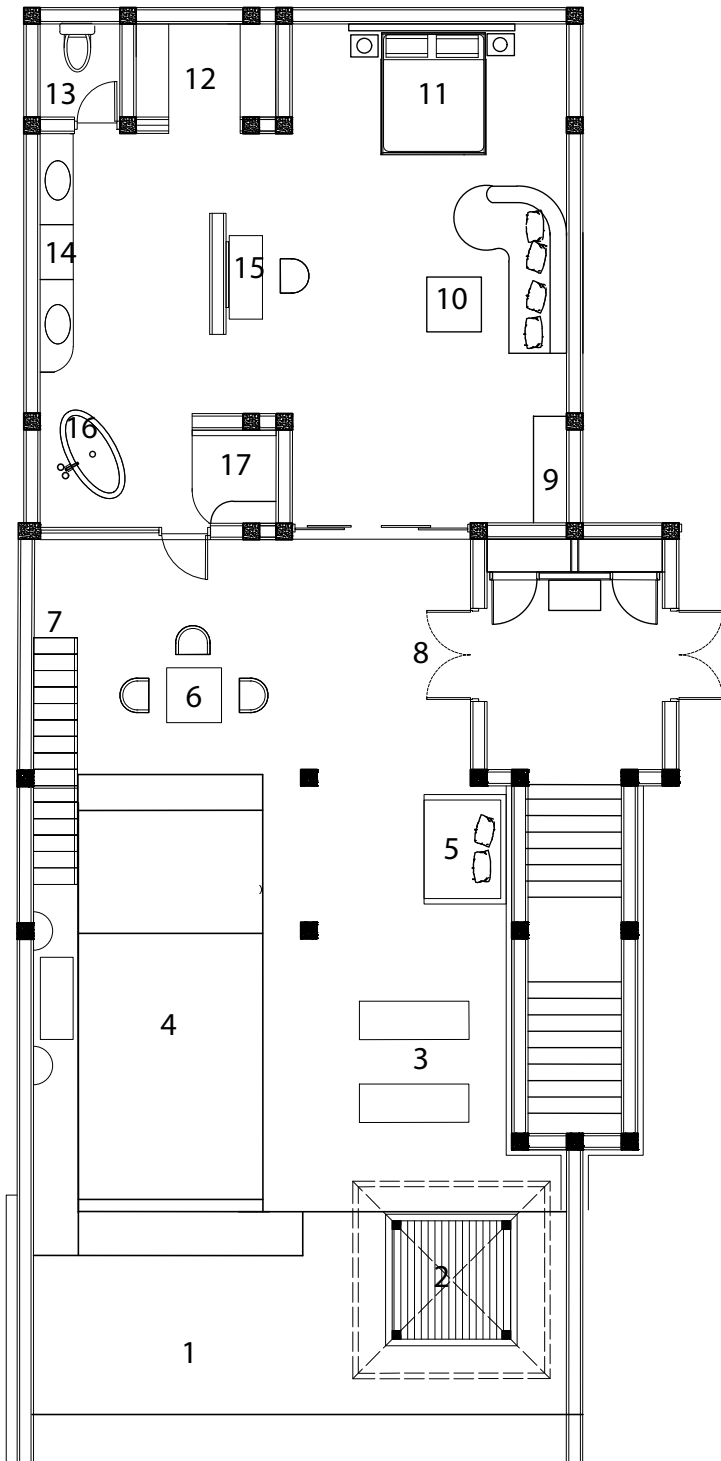

Viceroy Bali

Vice Regal Villa

2 Bedroom 300m²

Main Bedroom 230m²:

1. Garden
2. Bale Begong (Gazebo)
3. Sun decks
4. Swimming Pool
5. Daybeds
6. Dining Table
7. Stair to second bedroom
8. Entrance gate
9. Coffee table
10. Sofa
11. Bed
12. Walk-in Closet
13. Toilet
14. Bath
15. Tv, Telephone & Writing table
16. Bathtub
17. Shower

Mezzanine 70m²:

18. Entrance Door
19. Daybeds
20. Sofa
21. Beds
22. TV, Telephone & Writing Table
23. Bath Vanity Area
24. Toilet
25. Shower
26. Coffee Table
27. Walk-in Closet