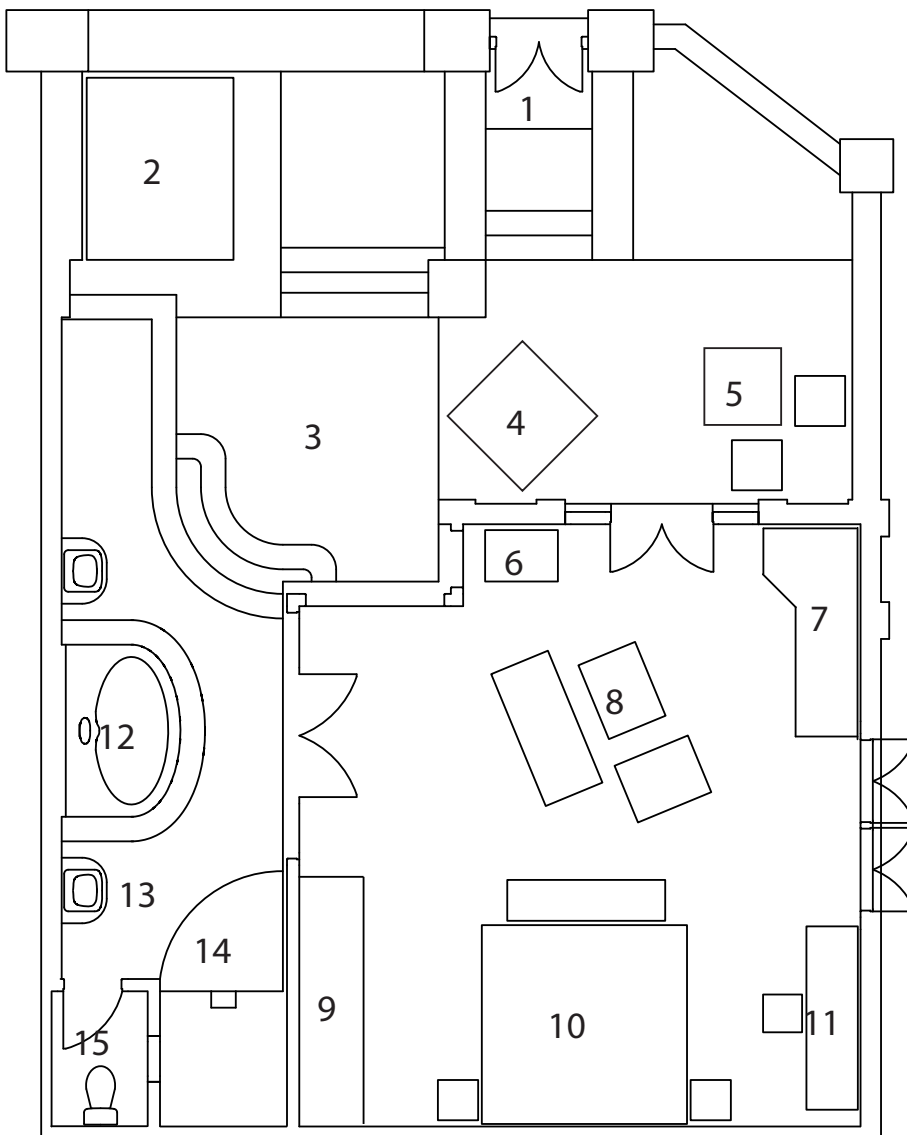

Viceroy Bali

Pool Suite

1 bedroom, 150m²

1. Main Entrance Door
2. Day Bed
3. Swimming Pool
4. Lazy Chair
5. Dining Table
6. Luggage Stand
7. TV, Bower & Wilkins Speaker,
Coffee Machine & Mini Bar
8. Sofa & Table
9. Cupboard & Safety Box
10. Bed
11. Writing Table
12. Bath
13. Bathroom Vanity Area
14. Shower
15. Toilet