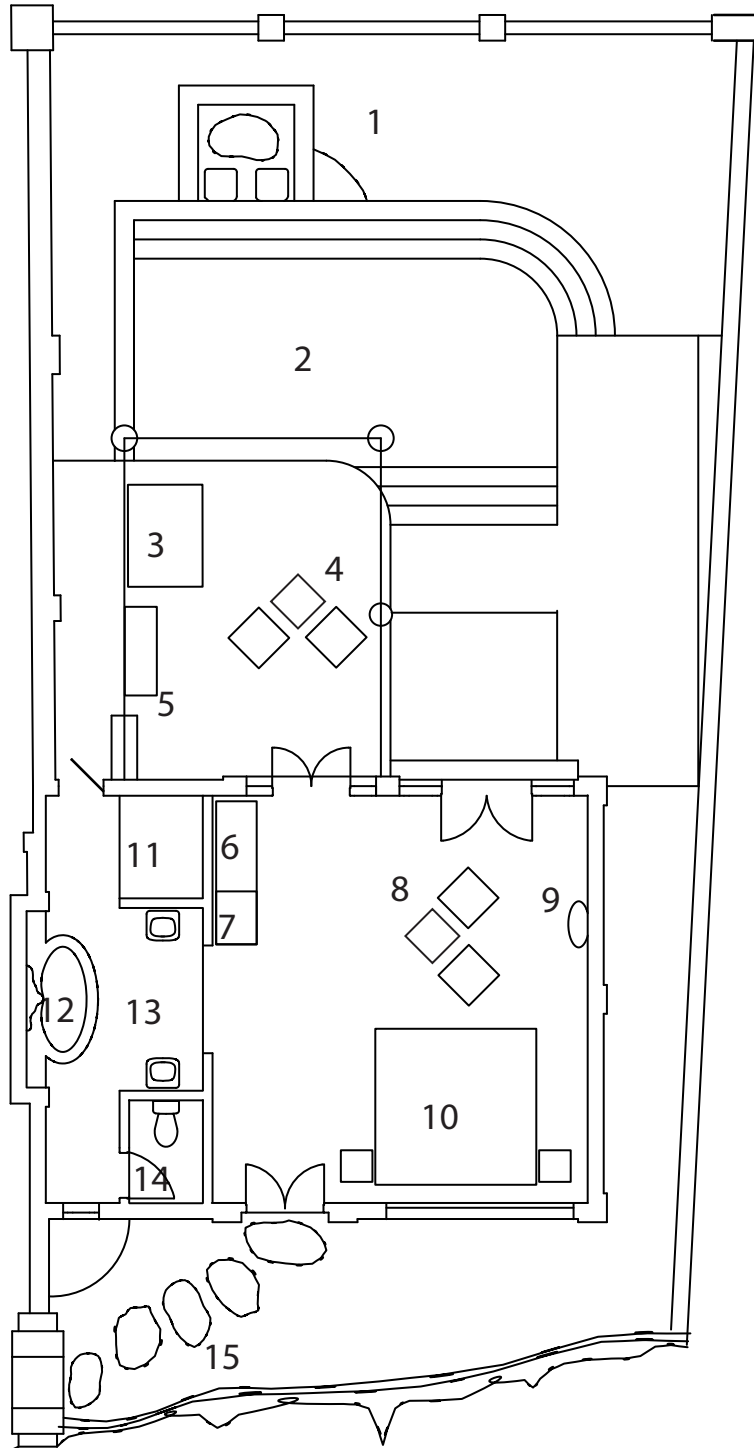

Viceroy Bali

Elephant Villa

1 bedroom, 240m²

1. Outdoor Shower & Garden
2. Swimming Pool
3. Indoor Bale
4. Seating
5. Mini Bar, Coffee Machine & Cupboard
6. TV, DVD & Writing Table
7. Luggage Stand & Safety Box
8. Sofa
9. Bower & Wilkins Speaker
10. Bed
11. Shower
12. Bath
13. Bathroom Vanity Area
14. Toilet
15. Main Entrance Door