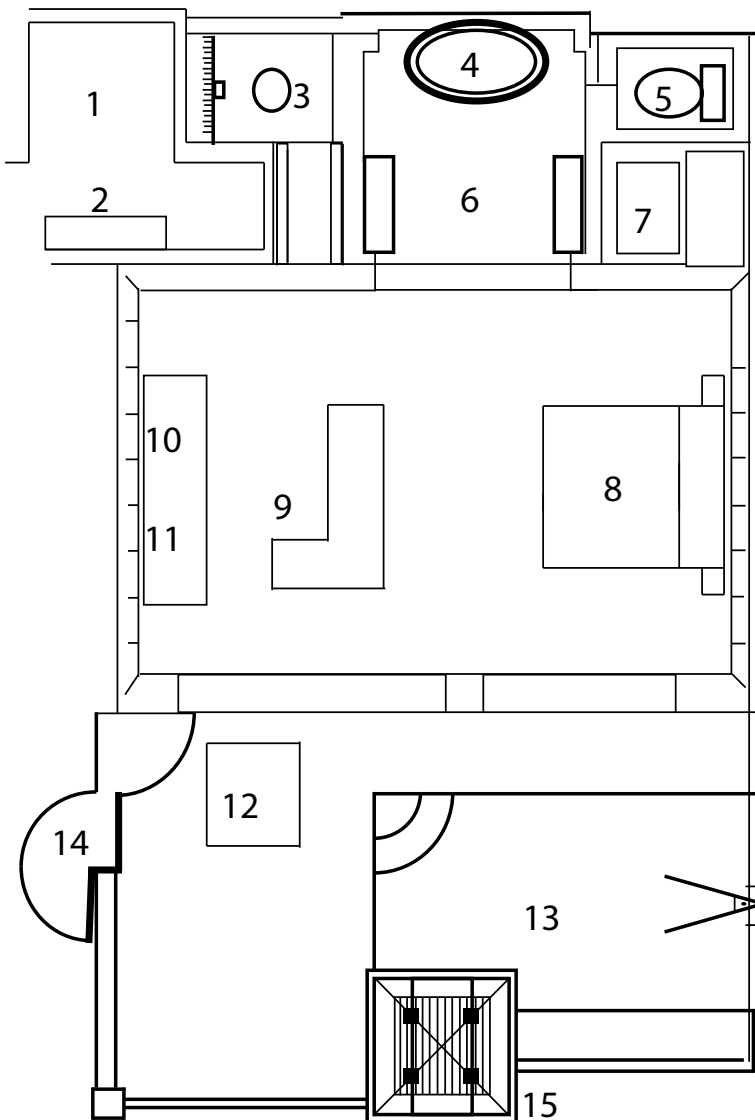

## Viceroy Bali

### Deluxe Terrace Villa

1 bedroom, 150m<sup>2</sup>

1. Main Entrance Door
2. Plate Cabinet
3. Rain and Handy Shower
4. Bath
5. Toilet
6. Bathroom Vanity Area
7. Walk-in Closet & Safety Box
8. Bed
9. Sofa
10. TV, Bower & Wilkins Speaker, Coffee Machine & Mini Bar
11. Writing Table
12. Dining Table
13. Swimming Pool
14. Connecting Door
15. Bale Bengong