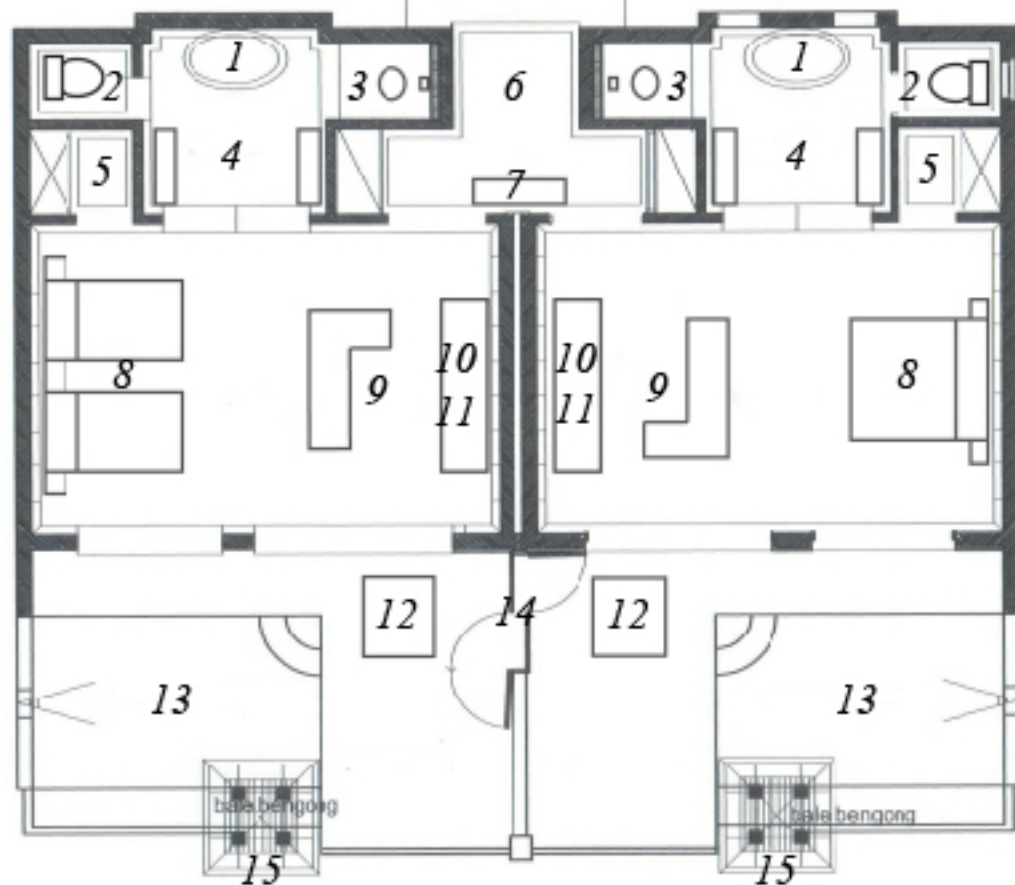

## Deluxe Terrace Villa

1 bed room, 240m<sup>2</sup>

1. Bath Tub
2. Toilet
3. Rain & Handy Shower
4. Bath Room Area
5. Walk-in Closet & Safety Box
6. Main Entrance Area
7. Plate Cabinet
8. Bed
9. Sofa
10. TV, DVD, Coffee Machine & Mini Bar
11. Writing Table & Internet Connection
12. Dining Table
13. Swimming Pool
14. Connecting Door
15. Bale Begong